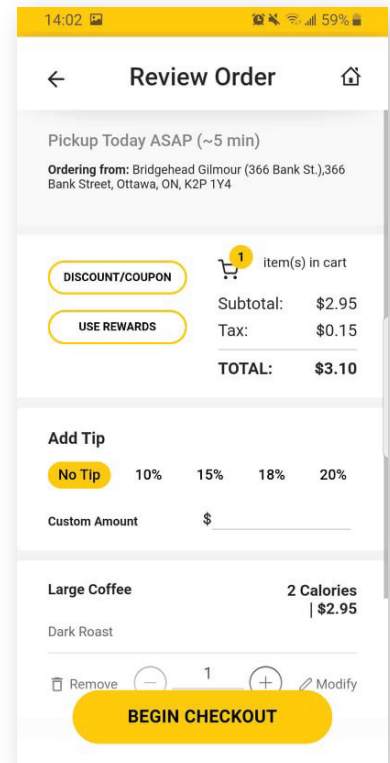

Bridgehead

Second Cup

Starbucks